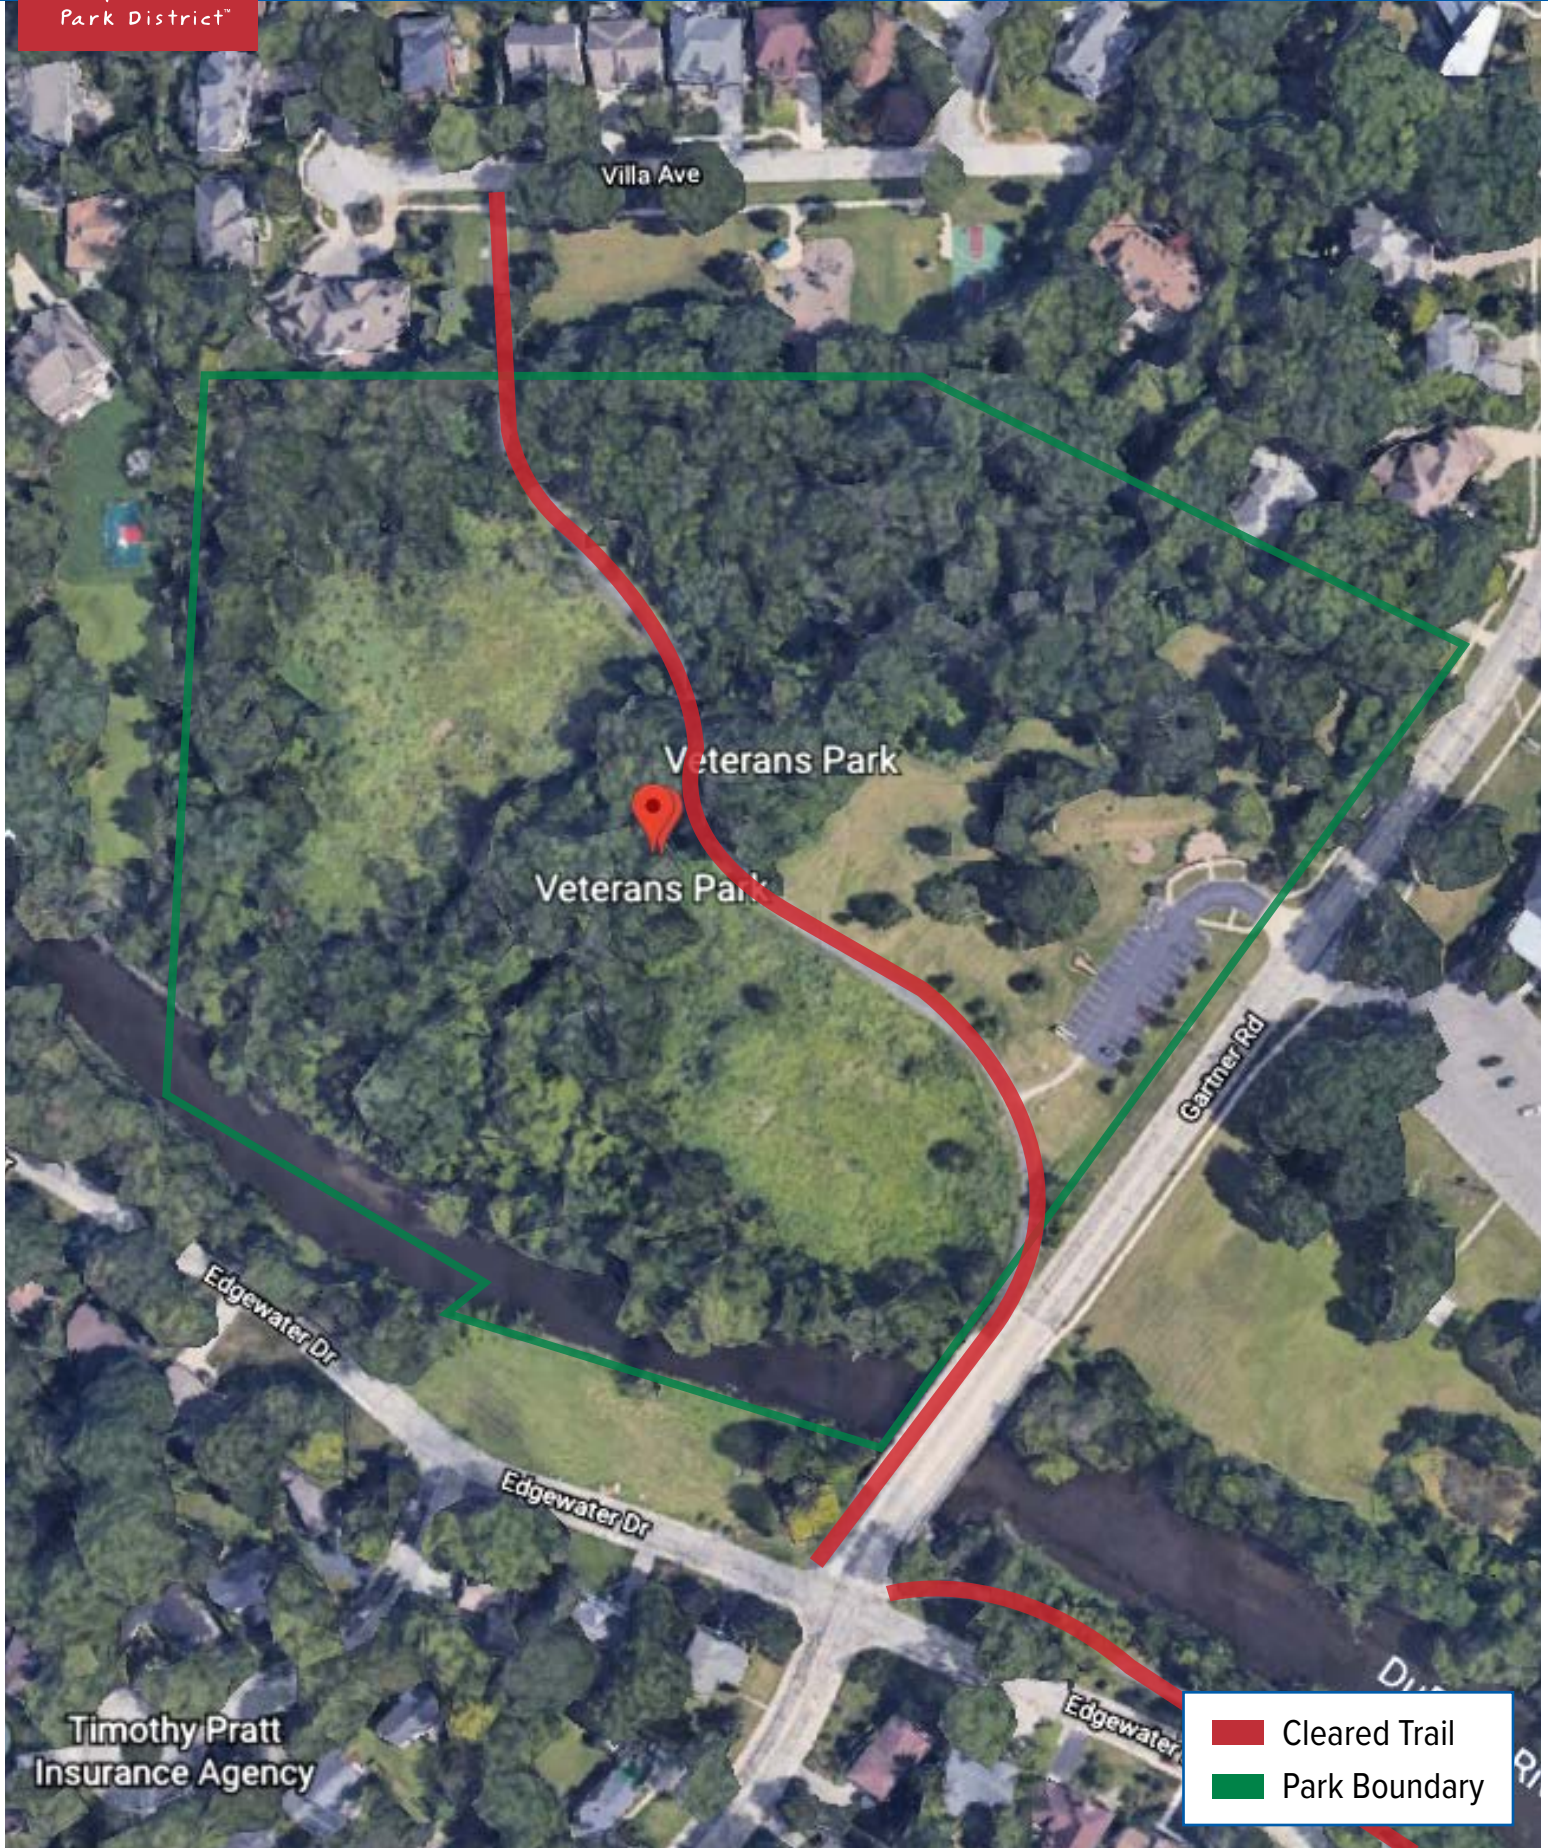

Naperville
Park District

DuPage River Trail through Veterans Park

Villa Ave

Veterans Park

Veterans Park

Gartner Rd

Edgewater Dr

Edgewater Dr

Edgewater

Timothy Pratt
Insurance Agency

-  Cleared Trail
-  Park Boundary