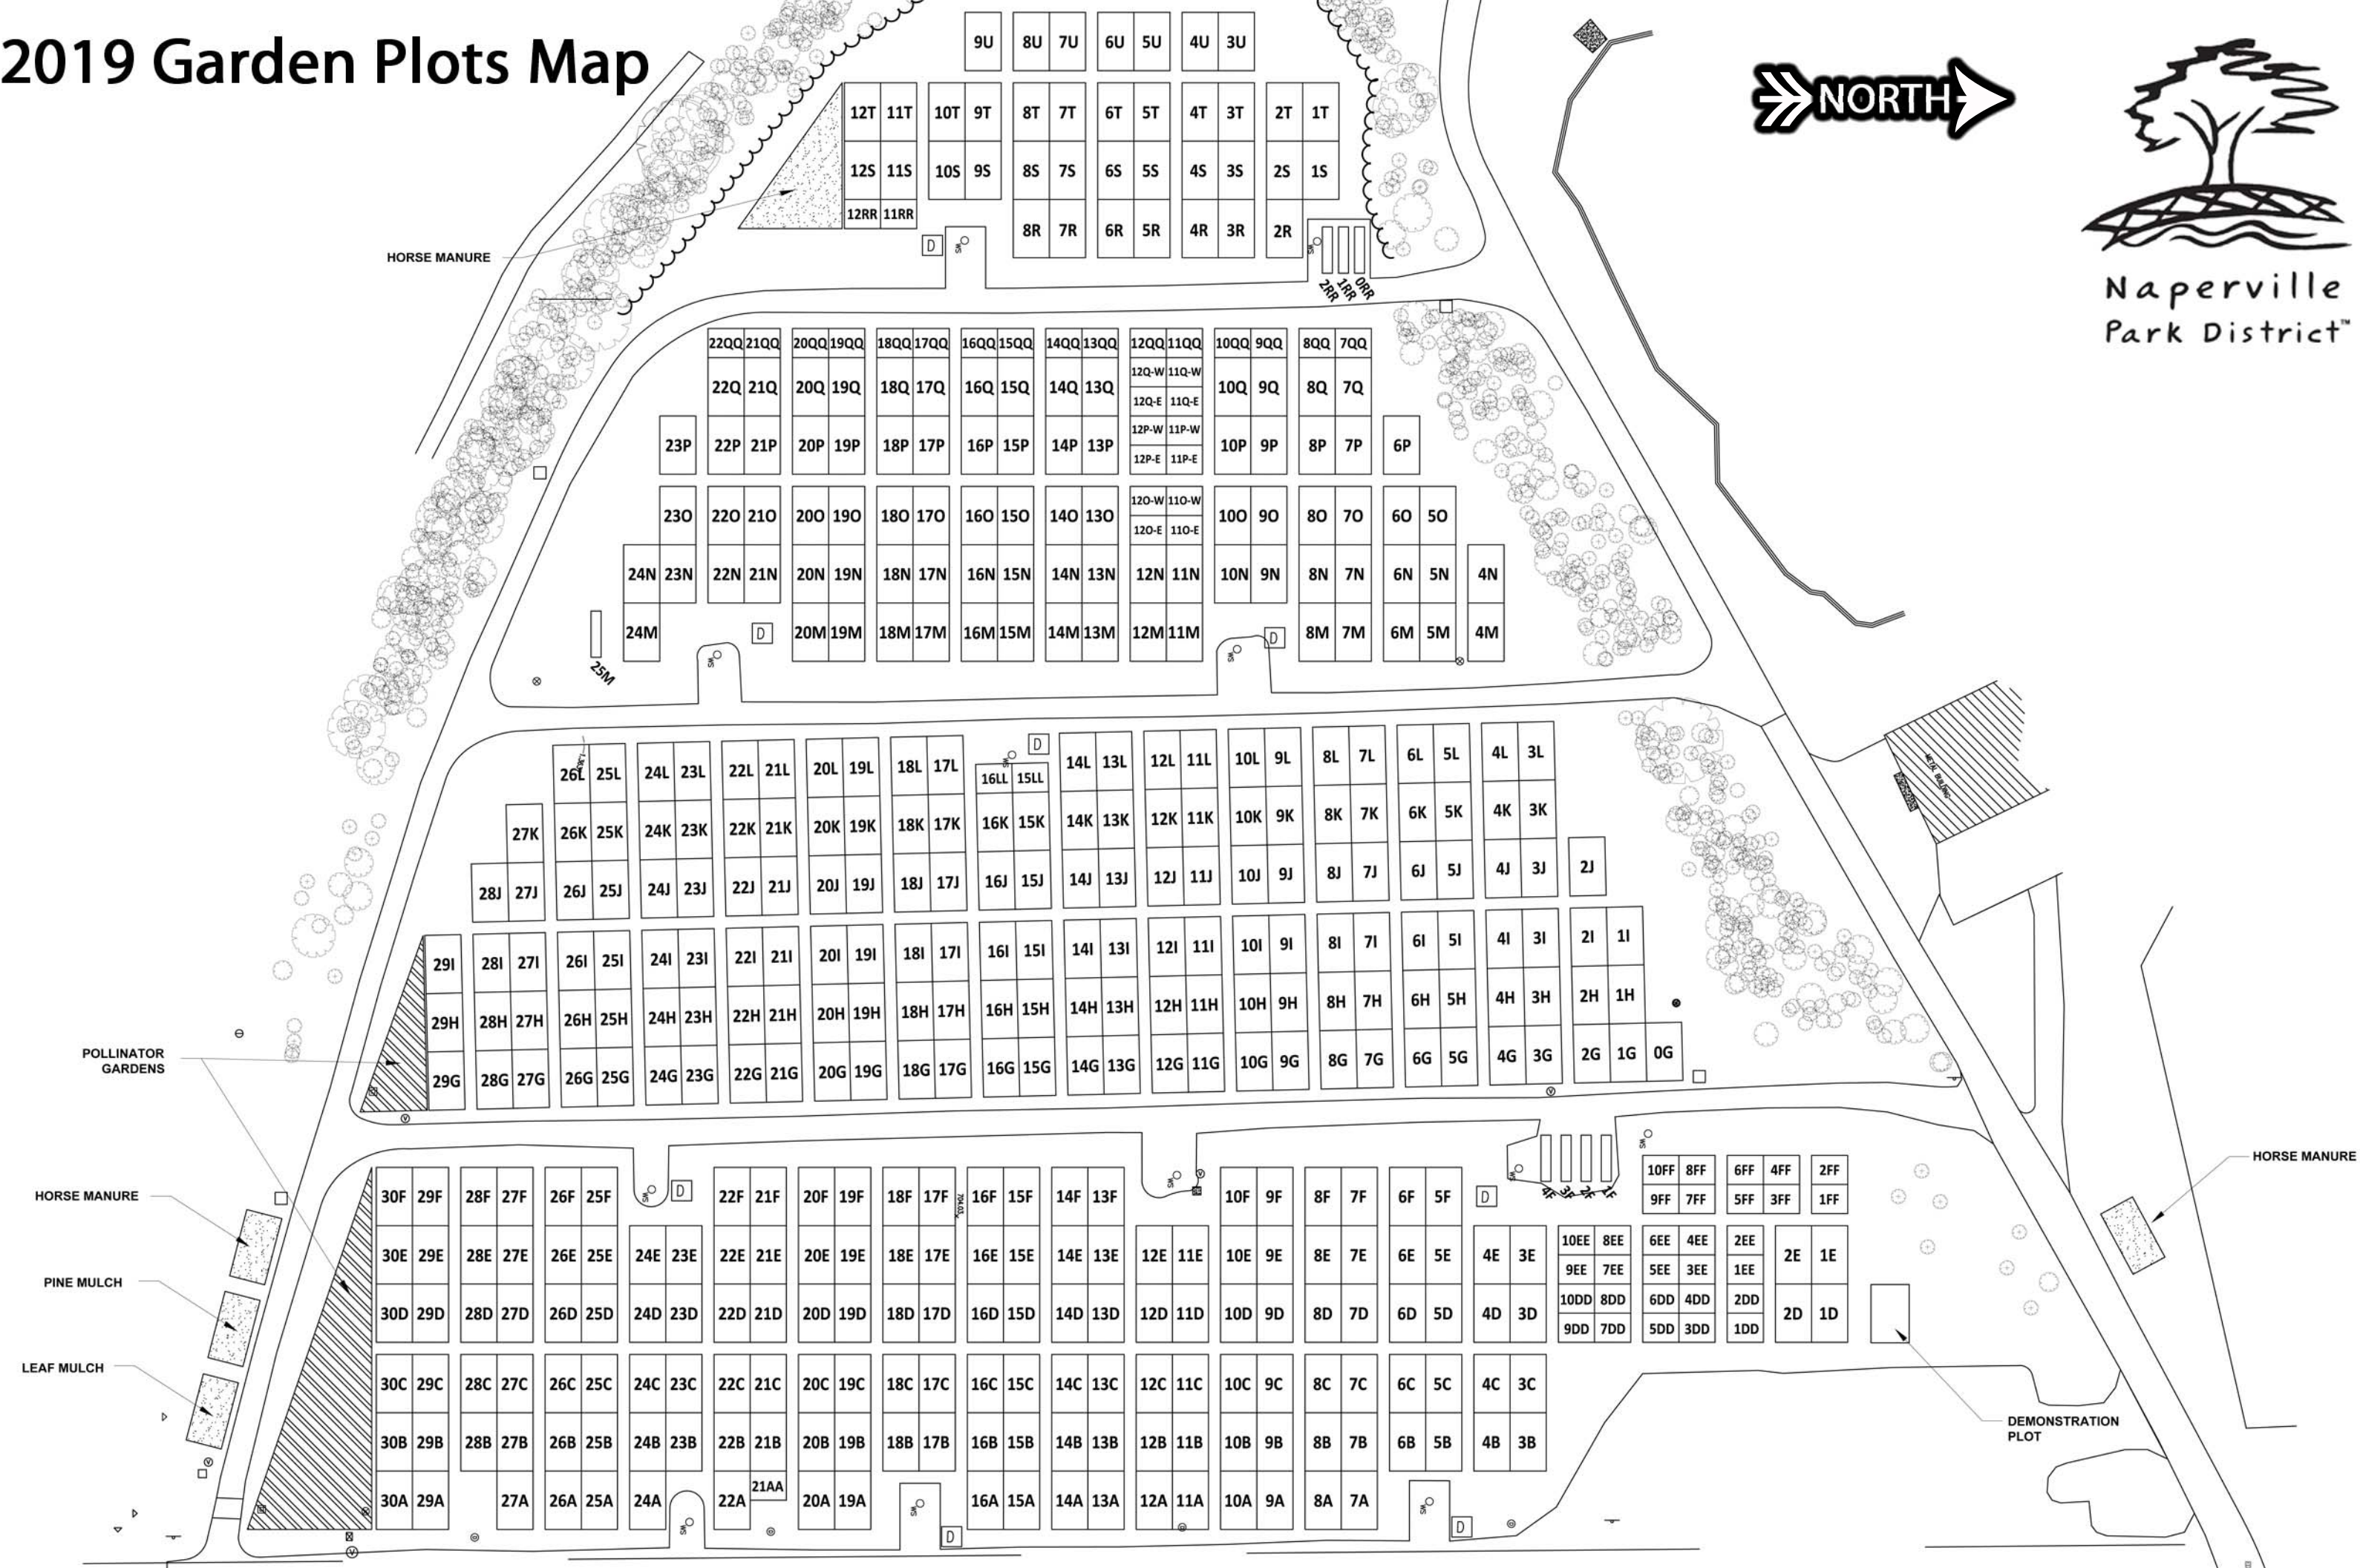

# 2019 Garden Plots Map

Naperville  
Park District™

HORSE MANURE

POLLINATOR GARDENS

HORSE MANURE

PINE MULCH

LEAF MULCH

HORSE MANURE

DEMONSTRATION PLOT