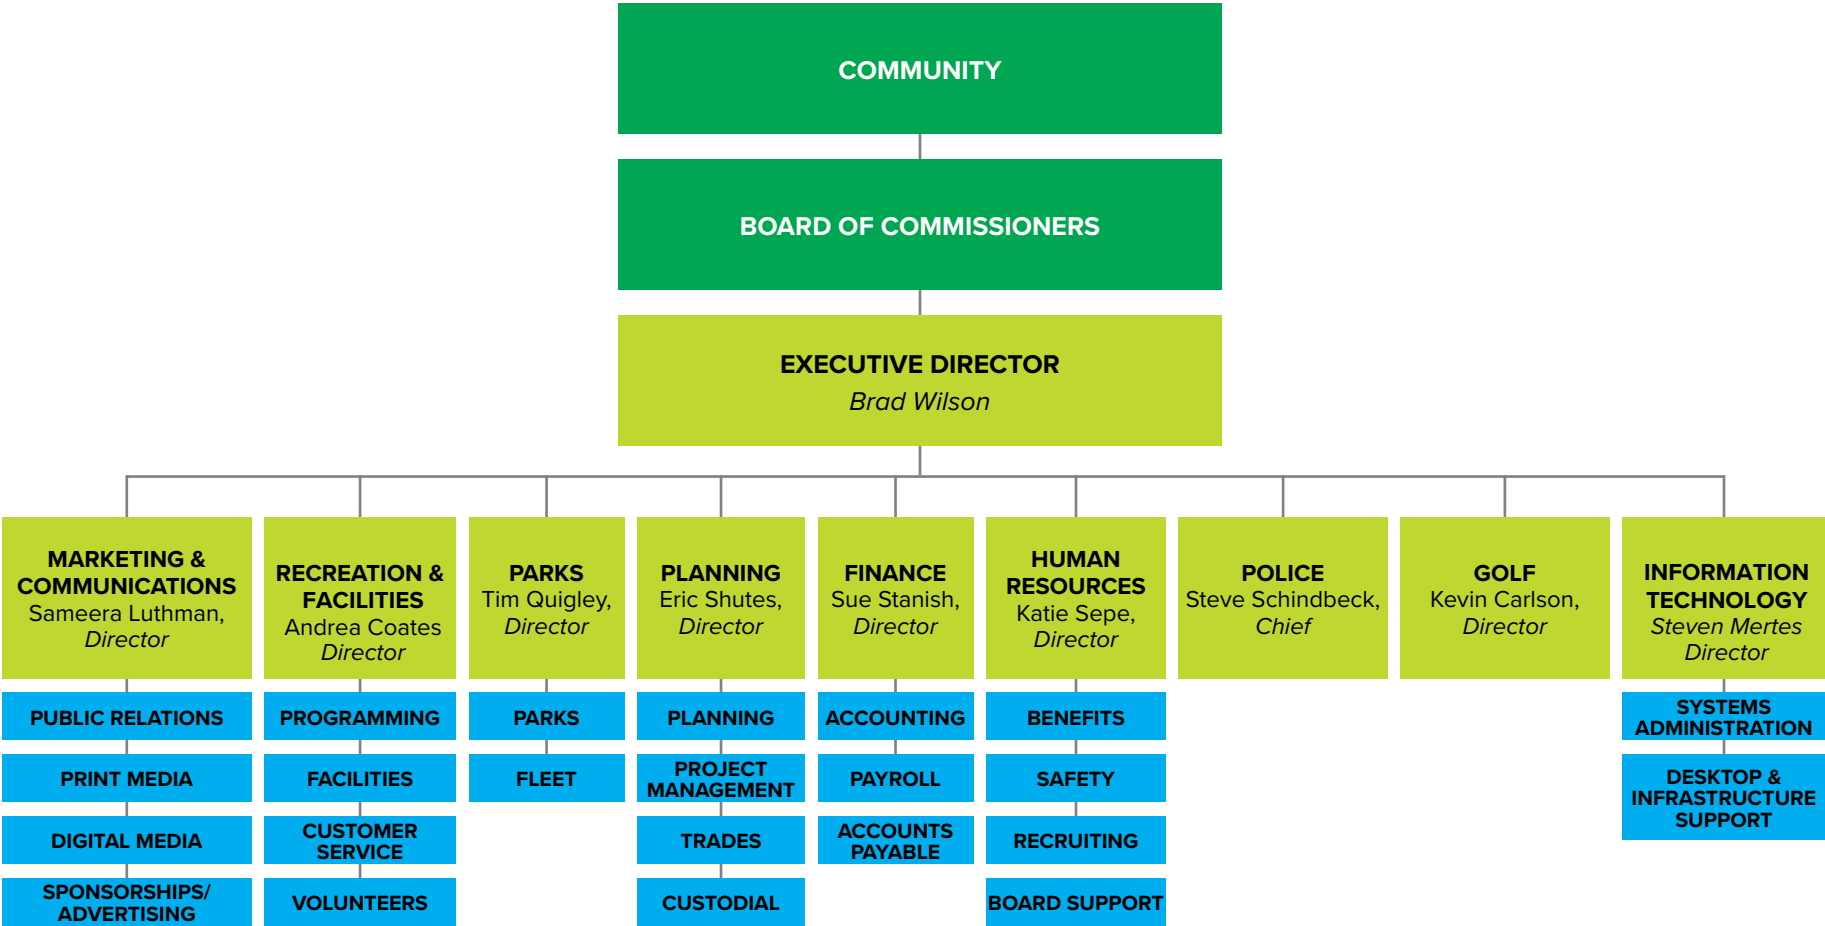

NAPERVILLE PARK DISTRICT ORGANIZATIONAL CHART

■ LEADERSHIP TEAM